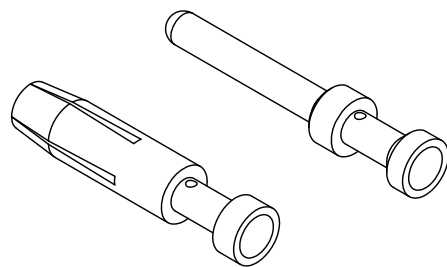

male contact

female contact

Part No. 10 32 000 . . .				Ø	Wire gauge		Stripping length	Recommended tools			
Iron (gold plated)		Constantan			mm <sup>2</sup>	AWG		TOOL-C2612/L	10 99 000 0105	TOOL-RE	10 99 000 0202
male contact	female contact	male contact	female contact								
7120	7220	7130	7230	0.9	0.14...0.37	26...22	7.5	Crimping	Removal		
7121	7221	7131	7231	1.15	0.5	20	7.5				

 InKonn (Suzhou) Electric Technology Co.,Ltd.	All Dimensions in mm Original Size DIN A4	Date 20-Jul-2021	Drawing No. TC6122270	Rev. A00	Scale 2:1
	Part No. 10 32 000 7xxx	Created by Shuxu Huang	Checked by Yiyi Luo	Page 1/1	Type Name CEX Thermocouple contacts (Type J)