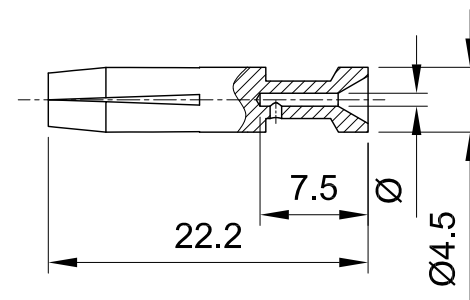

male contact

female contact

Part No. 10 32 000 . . .				Ø	Wire gauge		Stripping length	Recommended tools			
Iron (gold plated)		Constantan			mm <sup>2</sup>	AWG		TOOL-C2612/L	10 99 000 0105	TOOL-RE	10 99 000 0202
male contact	female contact	male contact	female contact								
7120	7220	7130	7230	0.9	0.14...0.37	26...22	7.5	Crimping	Removal		
7121	7221	7131	7231	1.15	0.5	20	7.5				

 InKonn (Suzhou) Electric Technology Co.,Ltd.	All Dimensions in mm Original Size DIN A4	Date 20-Jul-2021	Drawing No. TC6122270	Rev. A00	Scale 2:1
	Part No. 10 32 000 7xxx	Created by Shuxu Huang	Checked by Yiyi Luo	Page 1/1	Type Name CEX Thermocouple contacts (Type J)